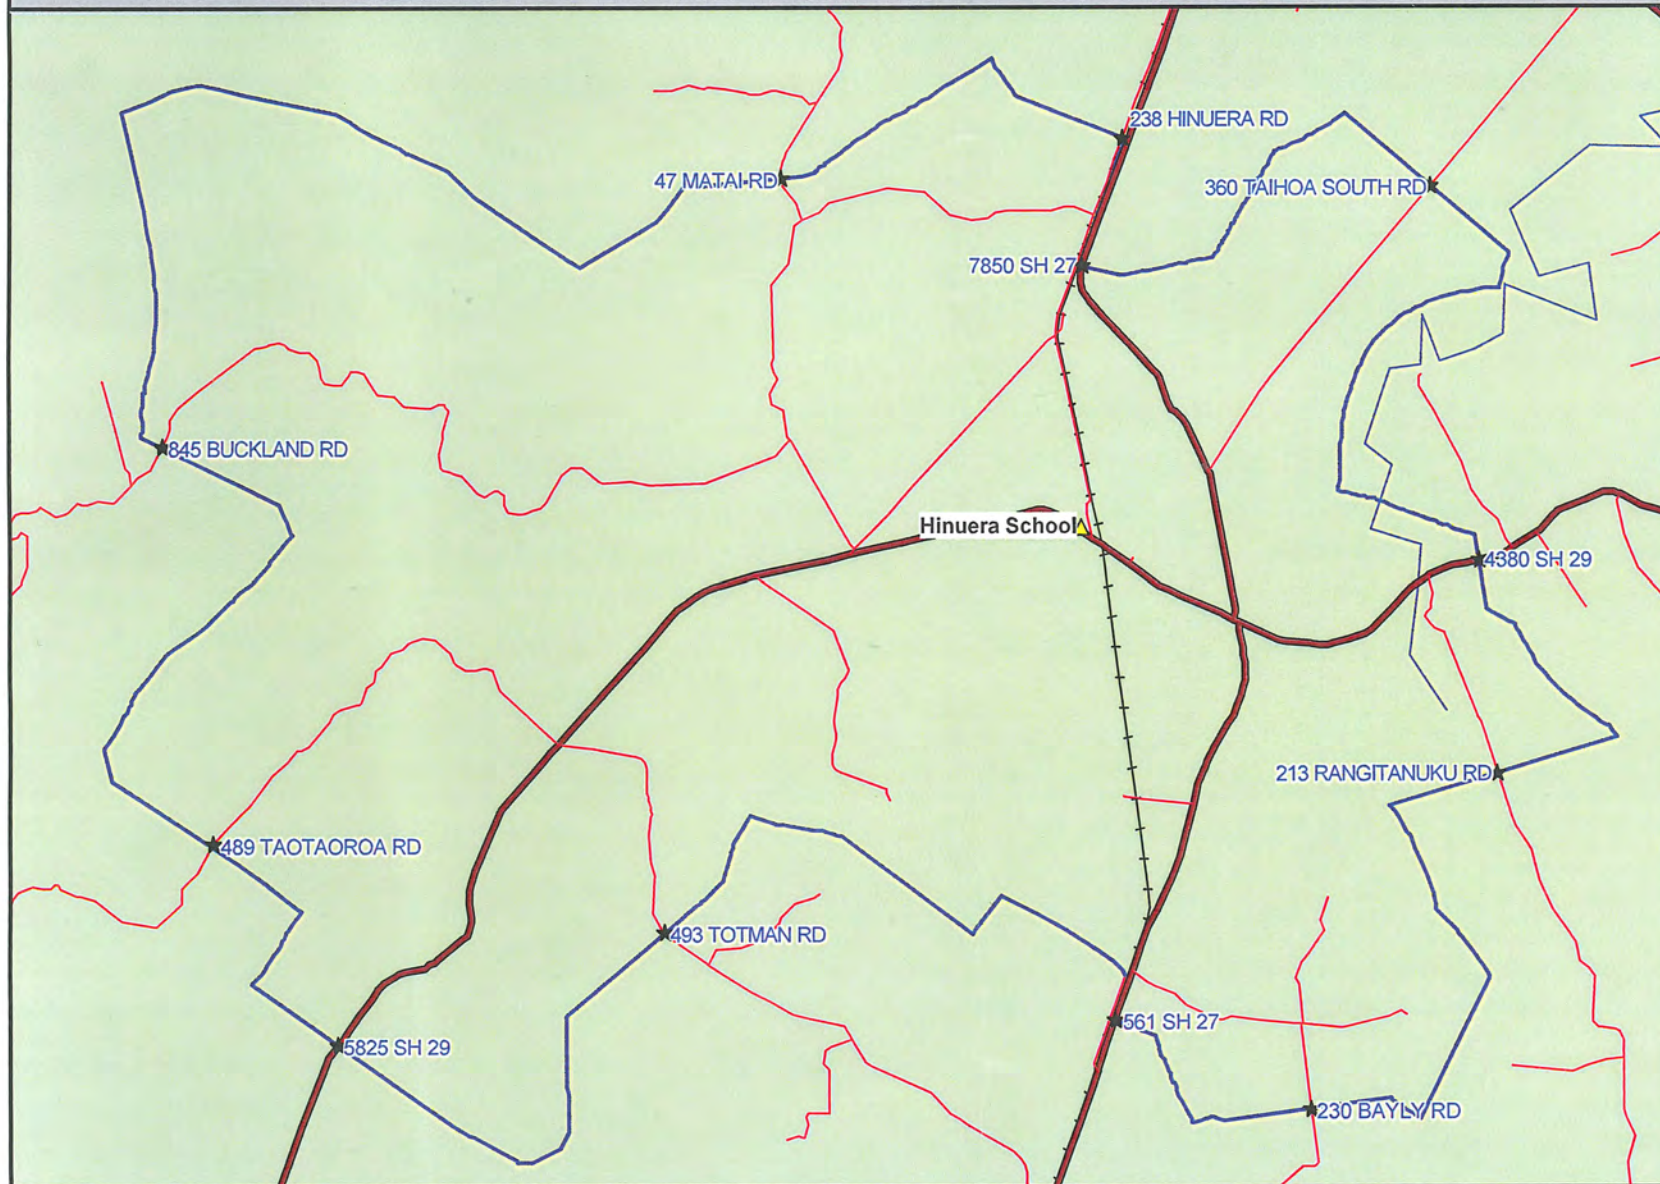

# HINUERA ENROLMENT SCHEME MAP 2012

INSTITUTE No.

1741

- TEZ
- Roads
- Railway
- River
- Lake
- School

Date Printed: 13 November 2008

*10/11/08*

## **Hinuera Enrolment Scheme Description June 13 2012**

Starting at 238 Hinuera Rd travel south to 7850, SH 27, east to 360 Taihoa South Road.

From 360 Taihoa South Rd follow the current TEZ to 4380 SH29. From here follow the current TEZ to 213 Rangitanuku Rd.

Follow the TEZ to 230 Bayley Rd, and straight line to 561, SH 27.

Follow TEZ to 493 Totman Rd.

From 493 Totman, South East to 5825 SH29 (marked by the current TEZ).

Follow the TEZ to 489 Taotaoroa Rd and on to 845 Buckland Road.

Follow TEZ North and East to link back up to 238 Hinuera Road

*Box*